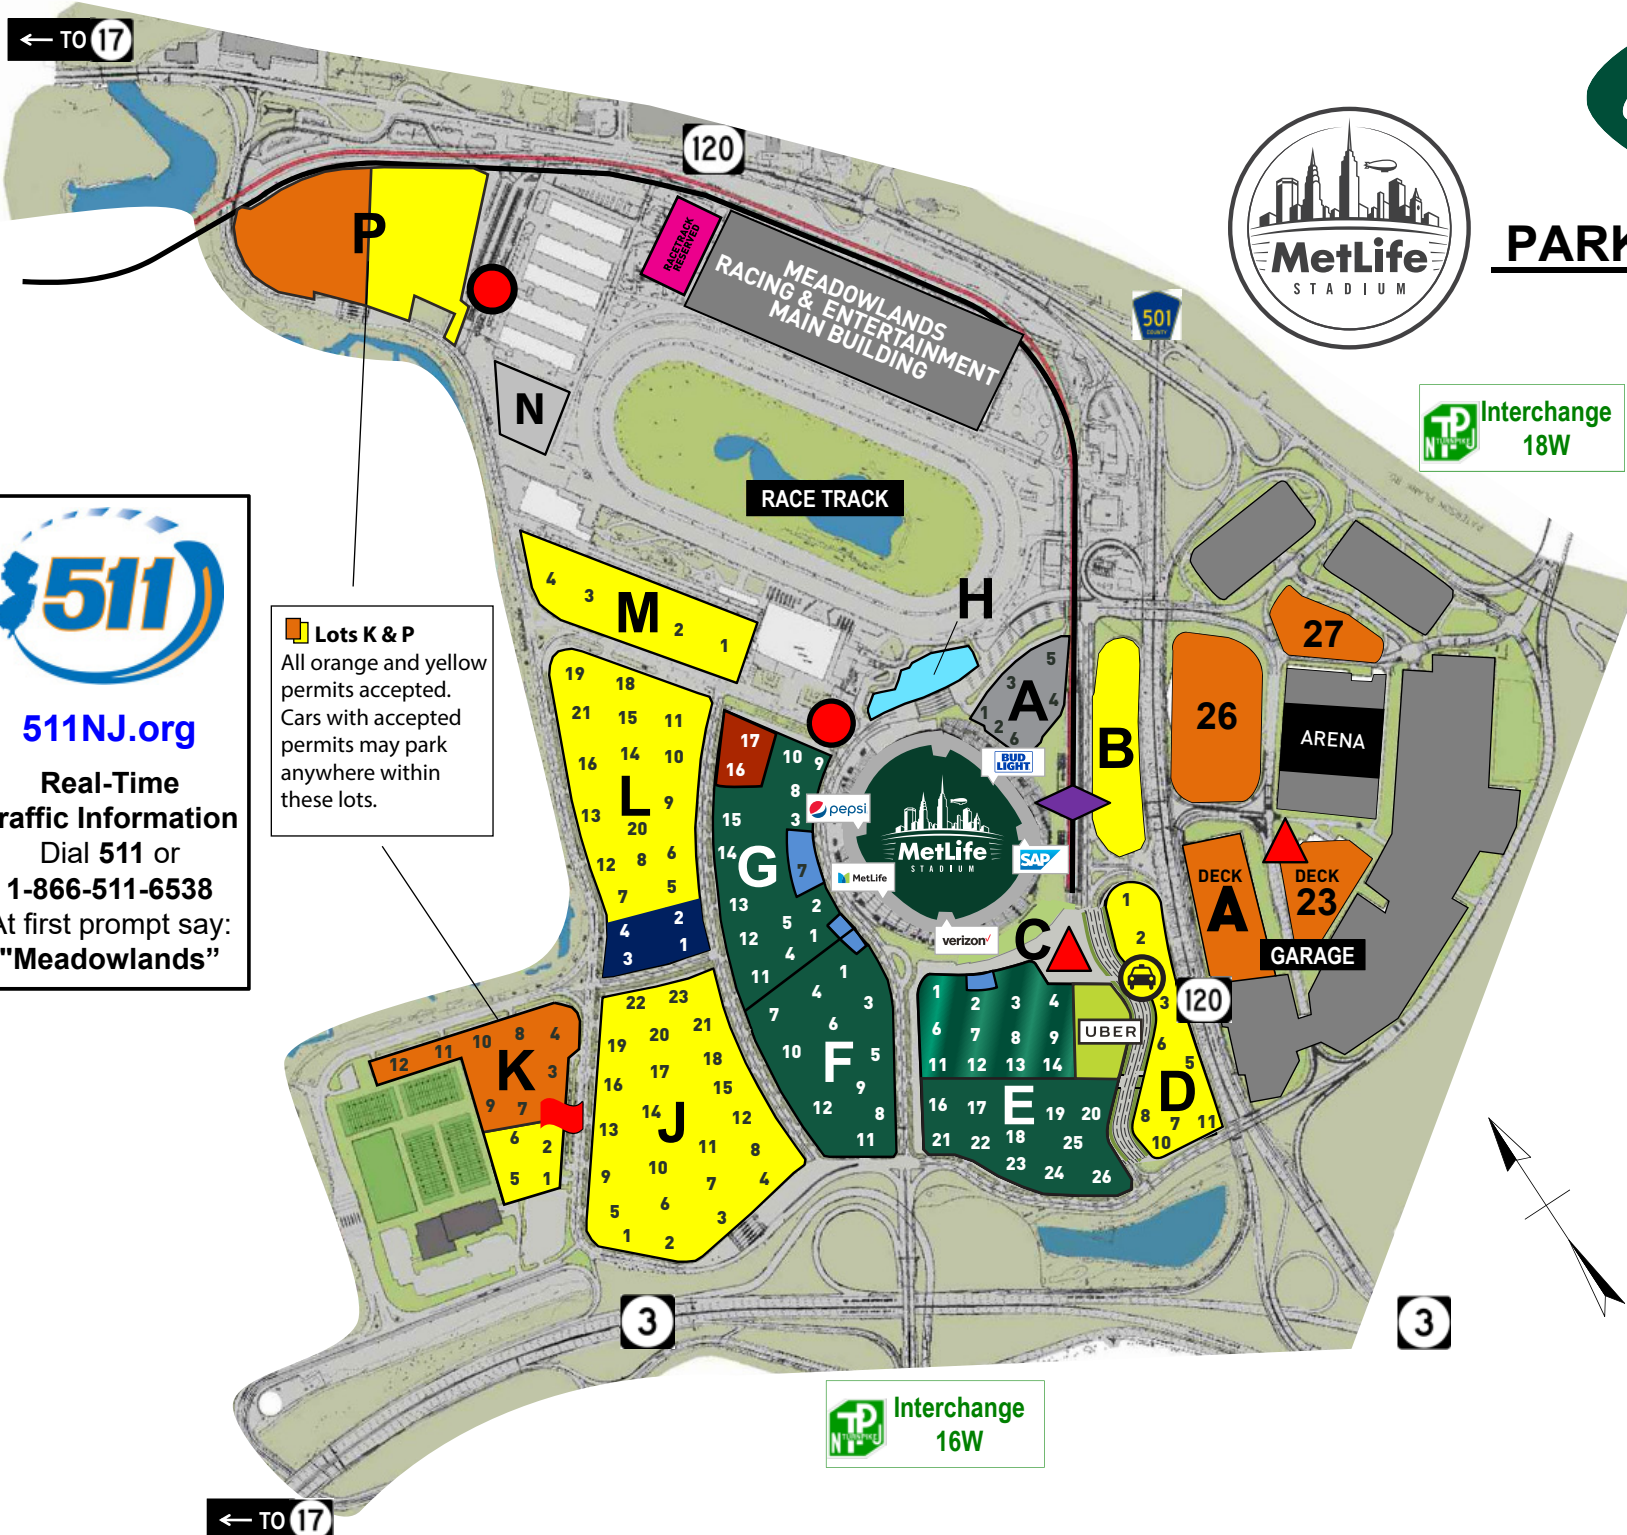

PARKING SITE MAP

511NJ.org
 Real-Time Traffic Information
 Dial 511 or
 1-866-511-6538
 At first prompt say:
 "Meadowlands"

Lots K & P
 All orange and yellow permits accepted. Cars with accepted permits may park anywhere within these lots.

Interchange 18W

Interchange 16W

Legend

-  Premium Parking
Coaches Club
Commissioners Club
Suite Reserved
-  Premium Parking
Suites & Clubs
-  General Parking
Yellow Permits
-  General Parking
Orange Permits
-  No Tailgating Lot
-  Accessible Spaces
-  Charter Bus Parking
-  **UBER**
Pick-up & Drop-off
-  Racetrack Reserved
-  Taxi / Limo Pick-up & Drop-off Location
-  Lot P Shuttle Bus Pick-up & Drop-off Locations
-  Izod Center Shuttle Bus Pick-up & Drop-off Locations
-  Rail Station
-  Buses to NYC Port Authority

Numbers in parking lots indicate light pole locations