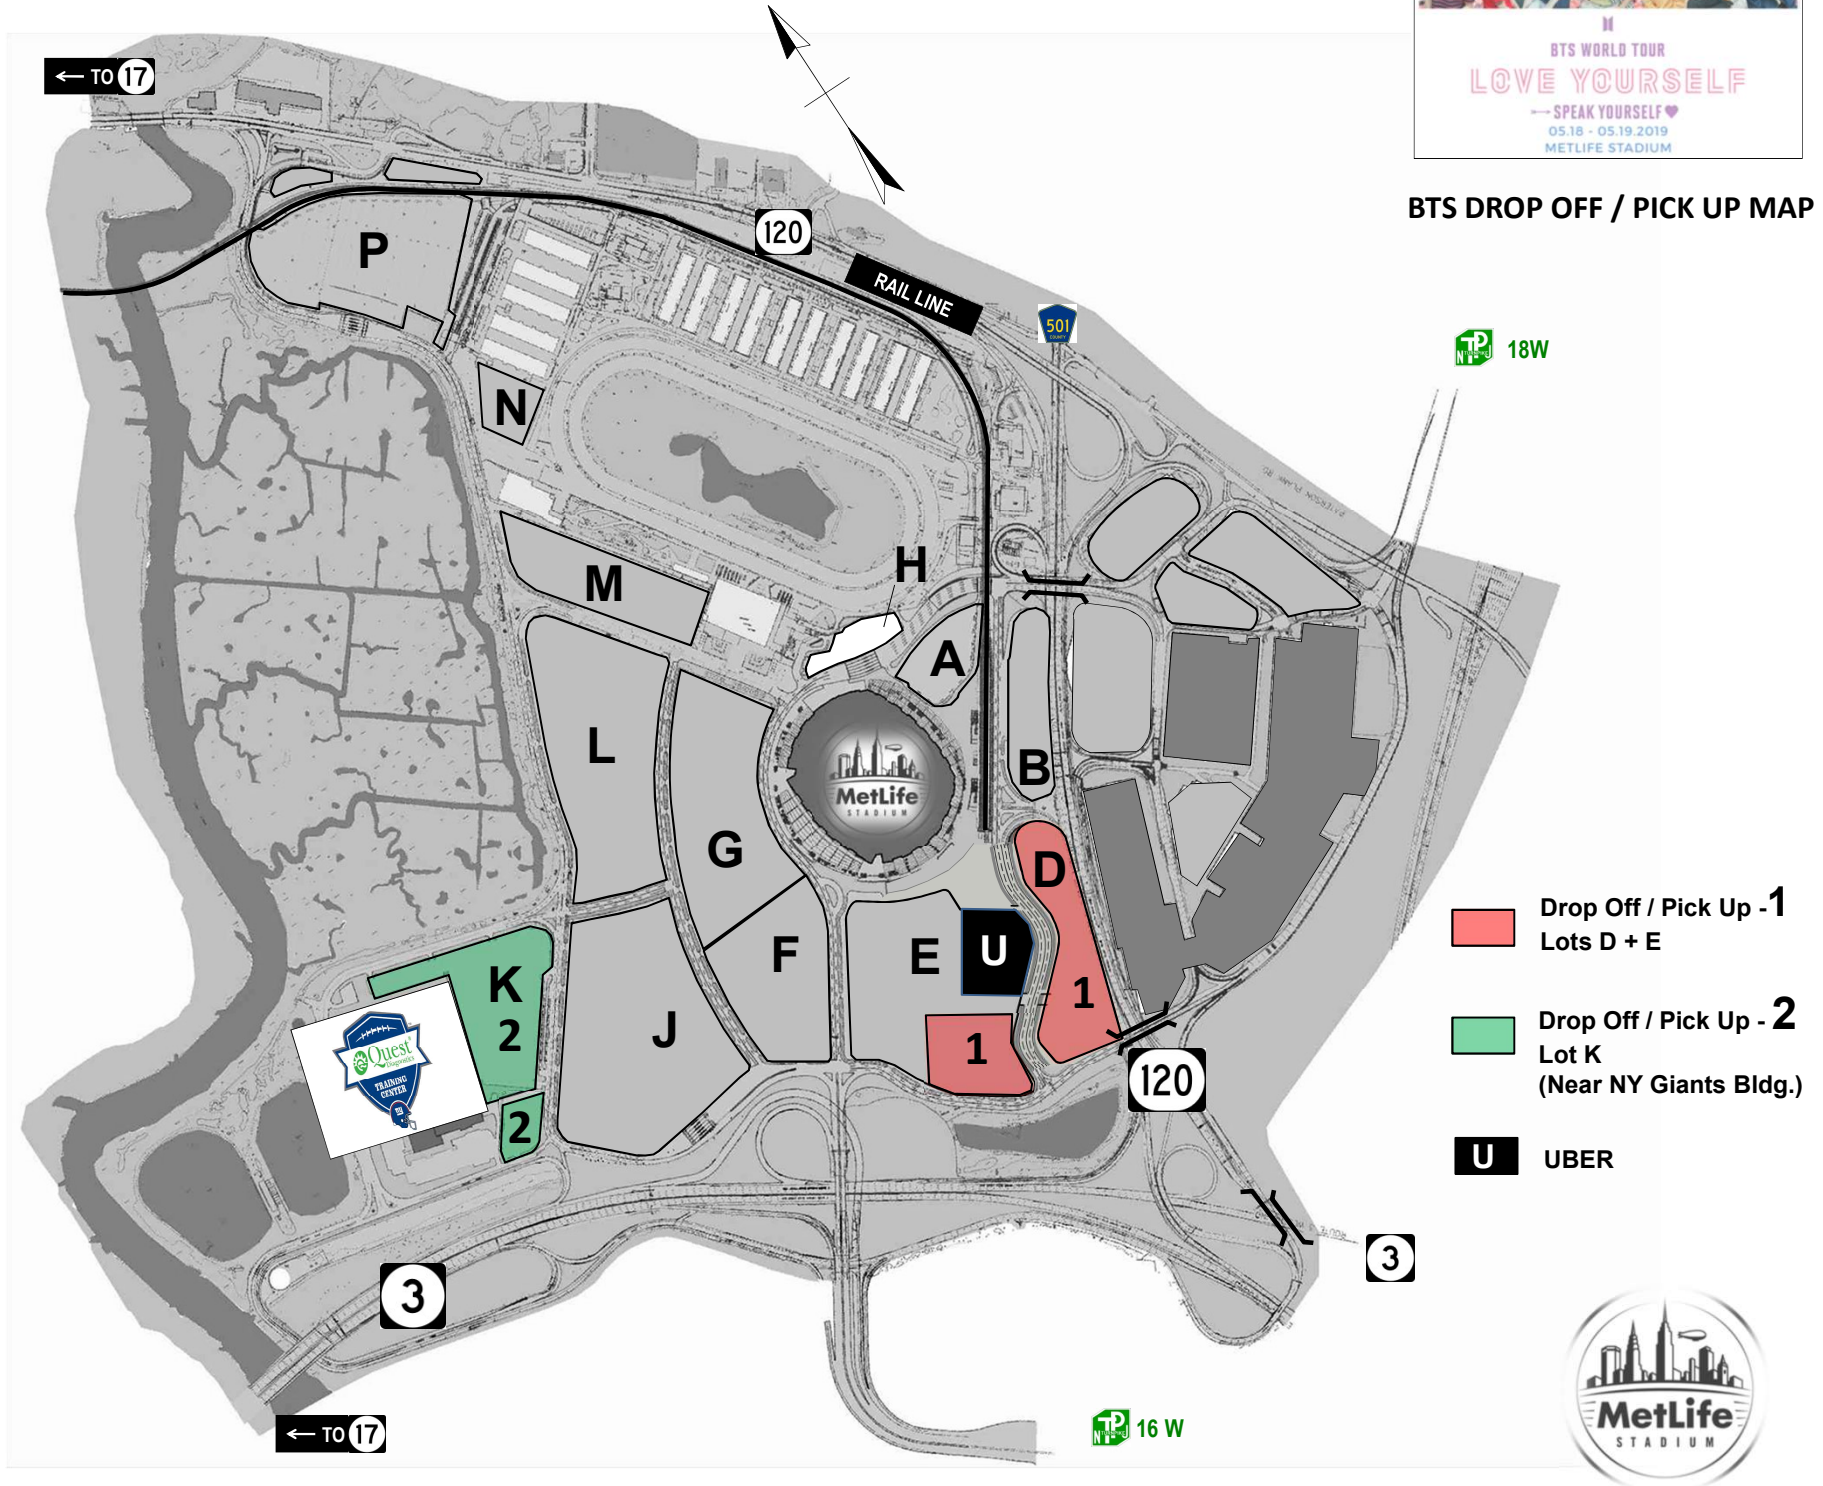

POST SHOW PICK UPS ARE ENCOURAGE TO ARRIVE BETWEEN 8:30 PM & 9:30 PM

BTS DROP OFF / PICK UP MAP

-  Drop Off / Pick Up - 1
Lots D + E
-  Drop Off / Pick Up - 2
Lot K
(Near NY Giants Bldg.)
-  UBER