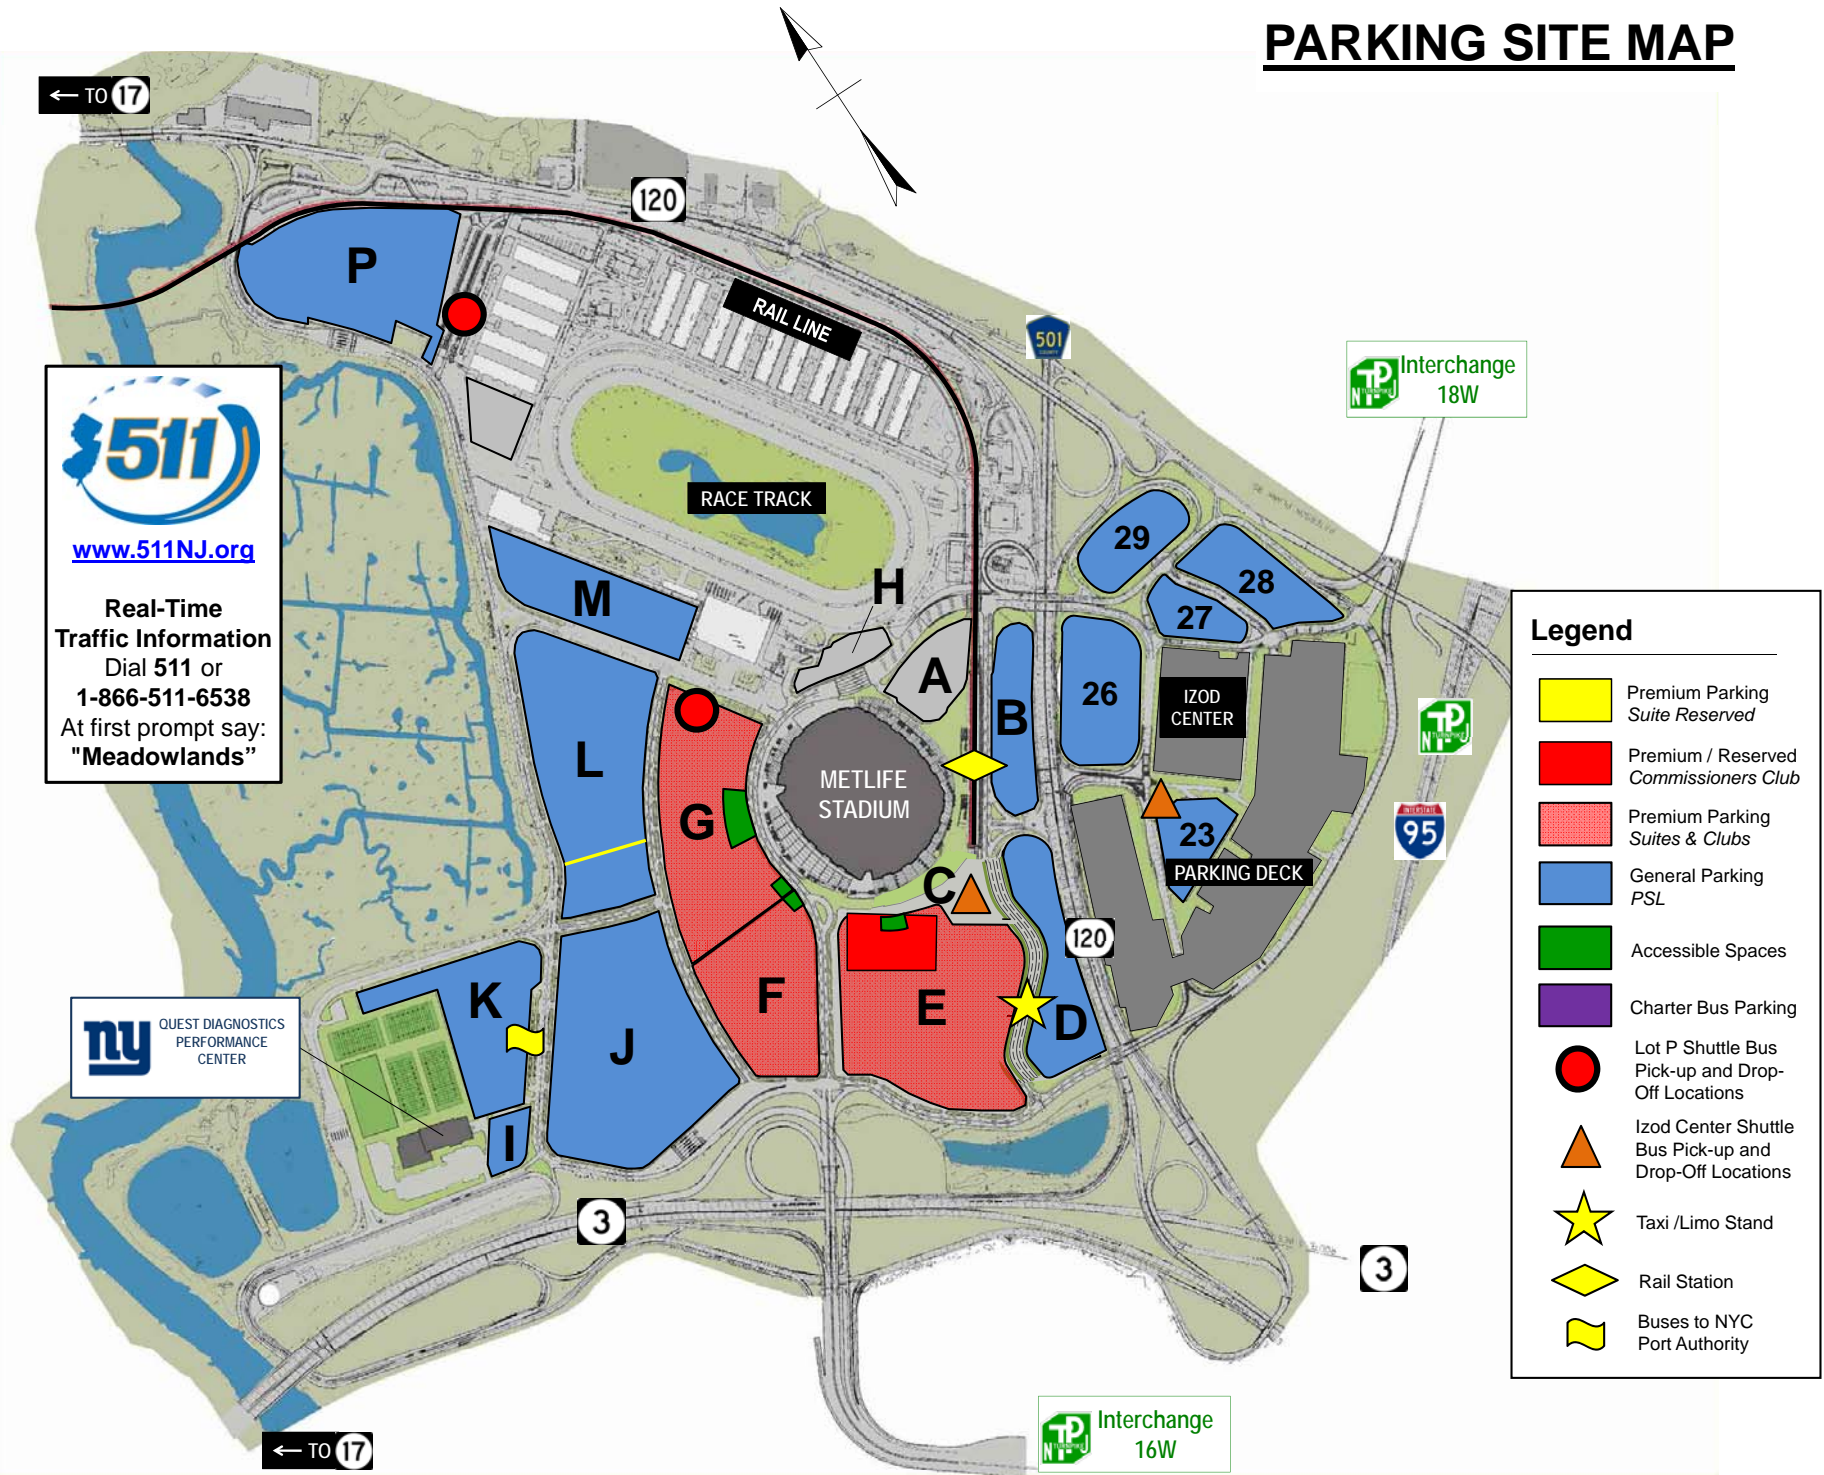

# PARKING SITE MAP

**511**  
[www.511NJ.org](http://www.511NJ.org)  
 Real-Time Traffic Information  
 Dial 511 or  
 1-866-511-6538  
 At first prompt say:  
 "Meadowlands"

**ny** QUEST DIAGNOSTICS PERFORMANCE CENTER

### Legend

- Premium Parking Suite Reserved
- Premium / Reserved Commissioners Club
- Premium Parking Suites & Clubs
- General Parking PSL
- Accessible Spaces
- Charter Bus Parking
- Lot P Shuttle Bus Pick-up and Drop-Off Locations
- Izod Center Shuttle Bus Pick-up and Drop-Off Locations
- Taxi /Limo Stand
- Rail Station
- Buses to NYC Port Authority